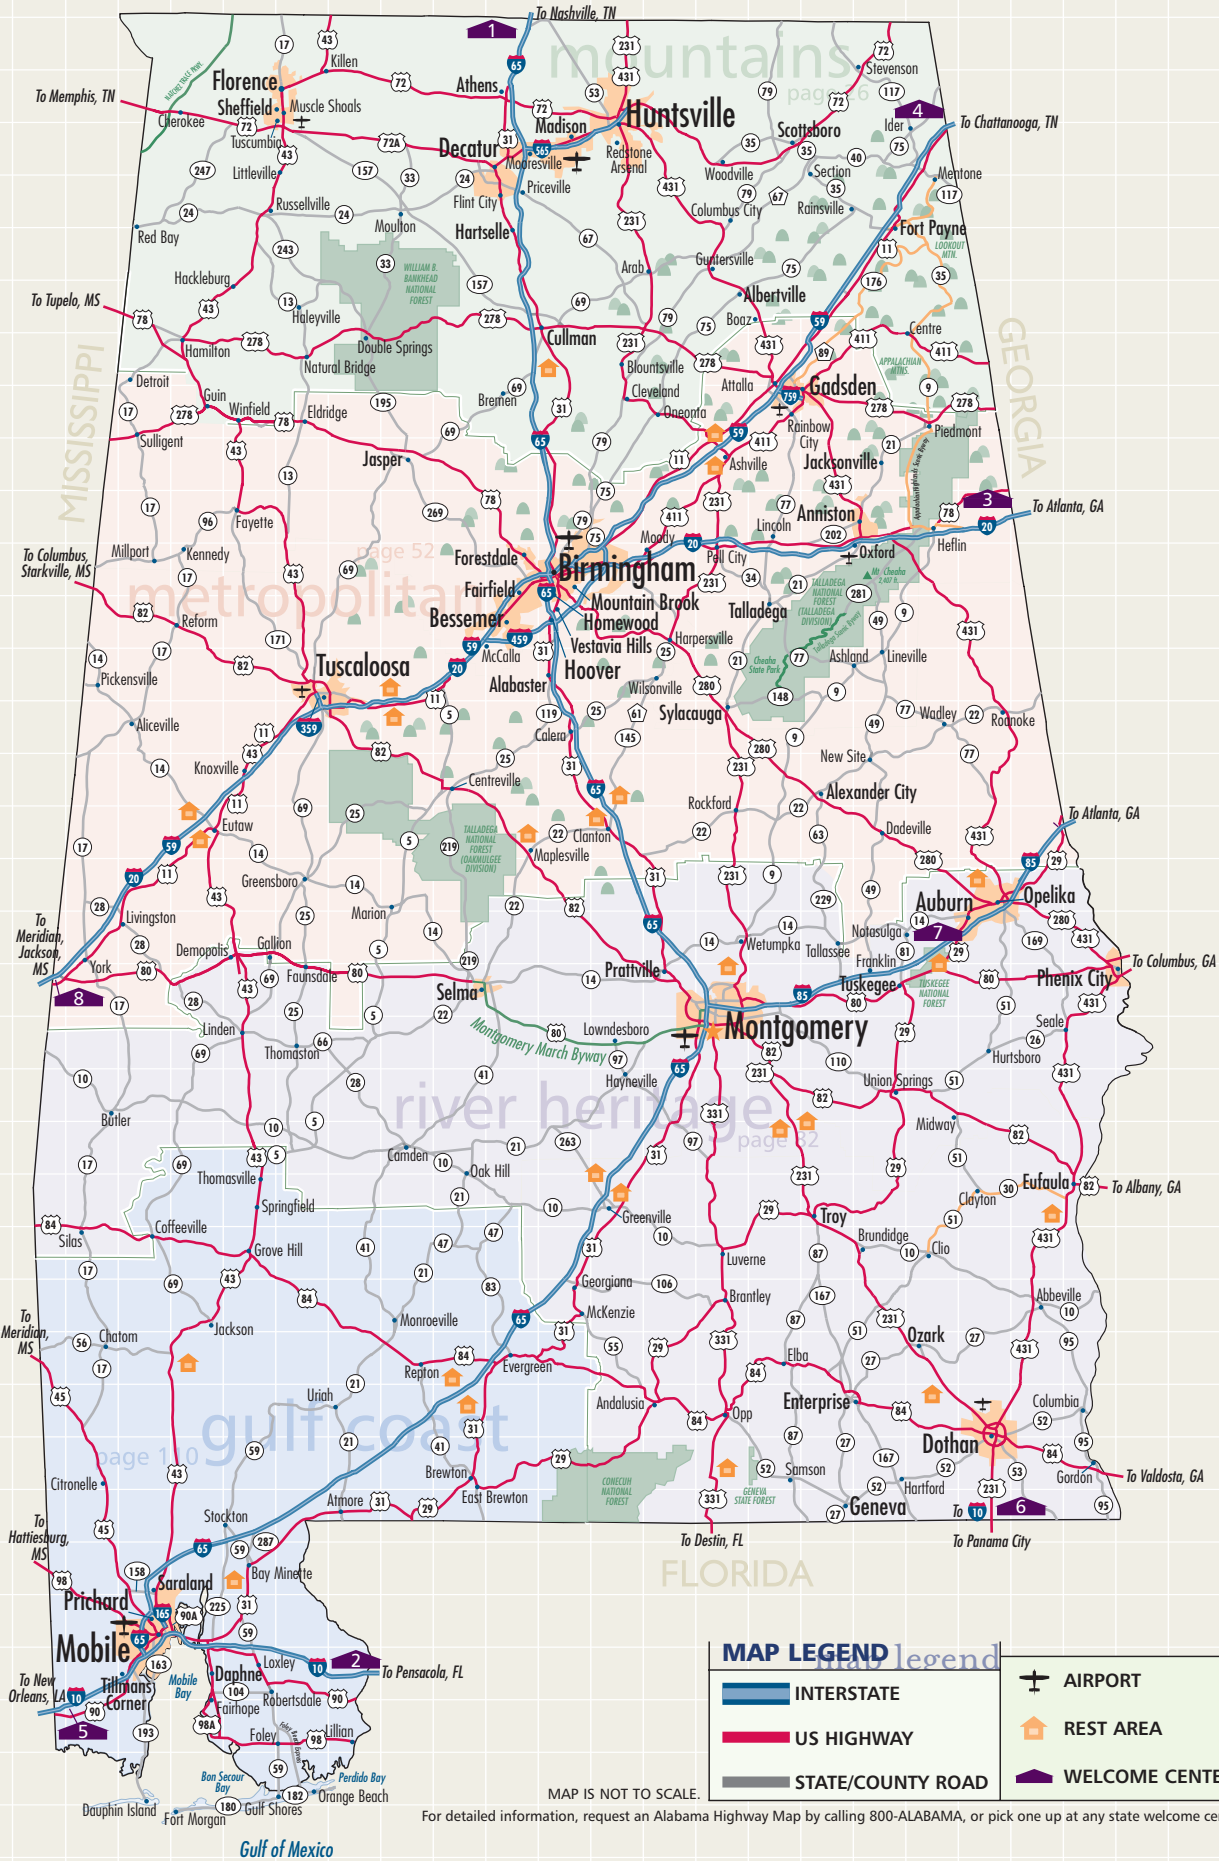

# TENNESSEE

1 2 3 4 5 6 7 8 9 10 11 12 13 14 15 16 17 18 19 20 21 22

A  
B  
C  
D  
E  
F  
G  
H  
I  
J  
K  
L  
M  
N  
O  
P  
Q  
R  
S  
T  
U  
V  
W  
X  
Y  
Z  
AA  
BB  
CC  
DD  
EE  
FF  
GG  
HH  
II

**MAP LEGEND**

	INTERSTATE		AIRPORT
	US HIGHWAY		REST AREA
	STATE/COUNTY ROAD		WELCOME CENTER

MAP IS NOT TO SCALE. For detailed information, request an Alabama Highway Map by calling 800-ALABAMA, or pick one up at any state welcome center.